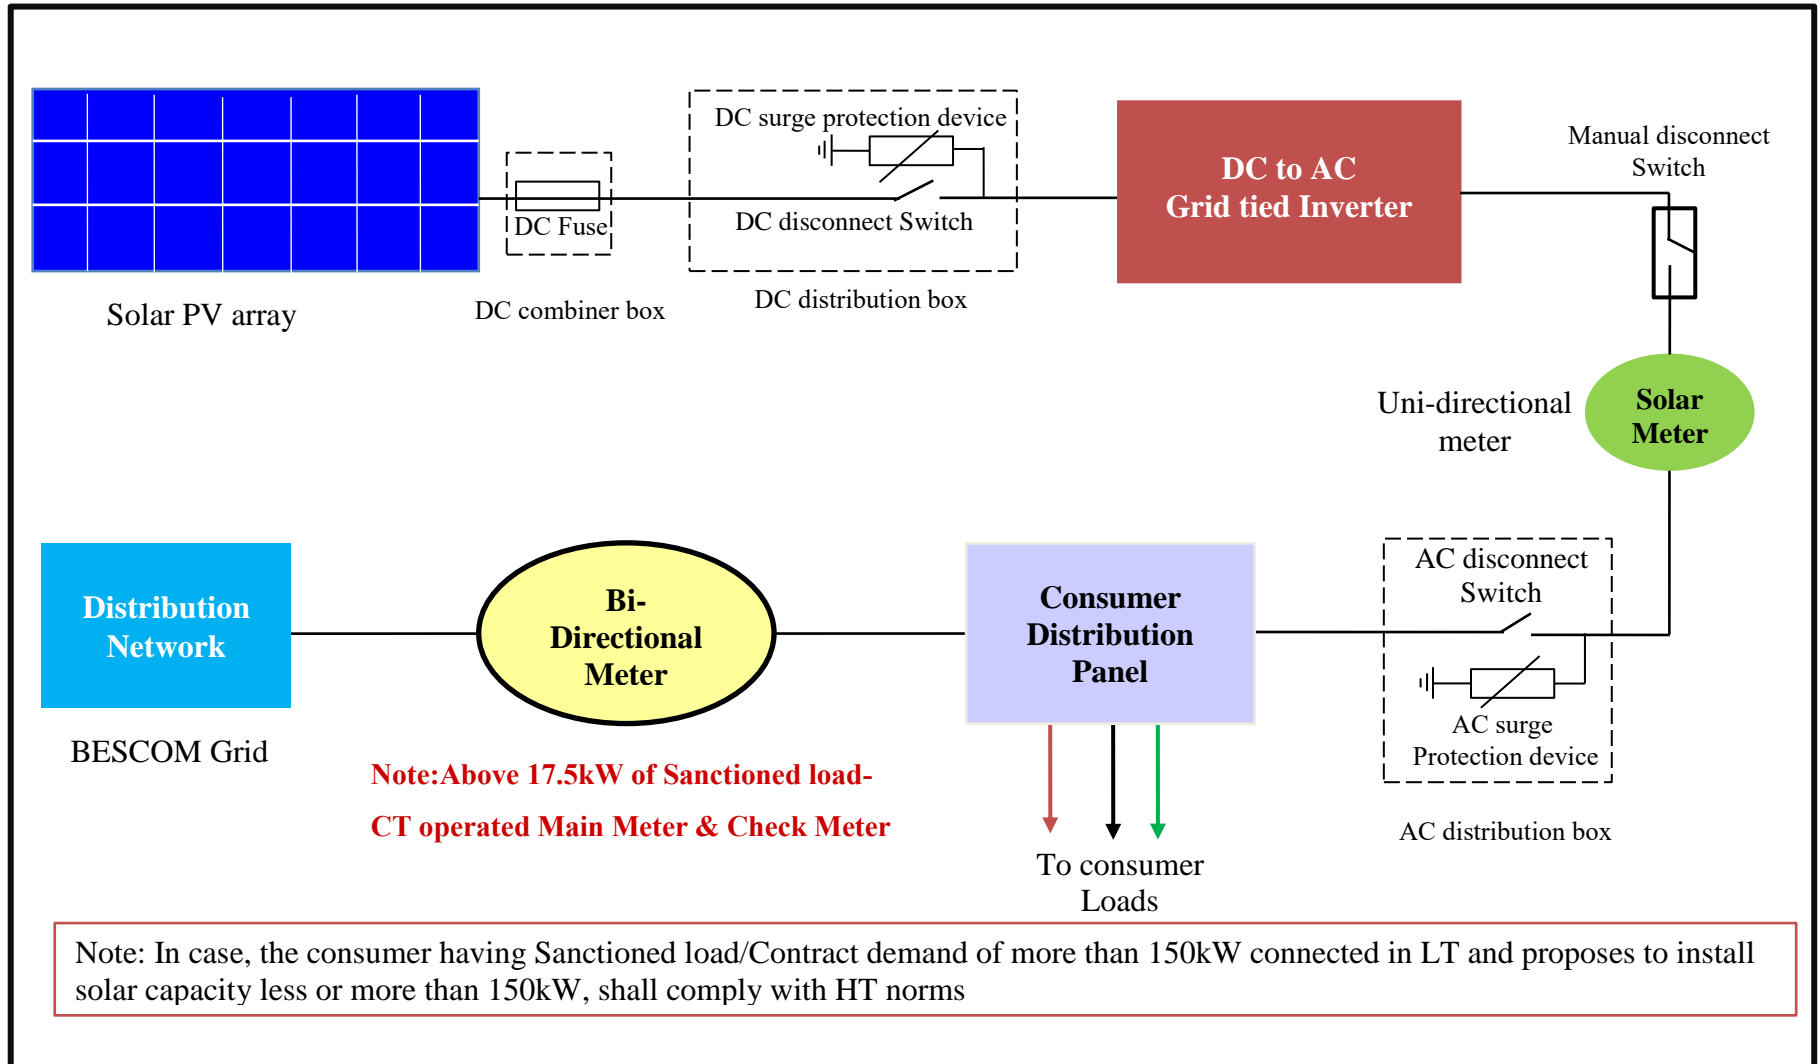

BANGALORE ELECTRICITY SUPPLY COMPANY LIMITED

(Wholly owned by Government of Karnataka Undertaking)

Single Line Diagram of Rooftop Facility for Net Metering Interconnection (LT consumers)

BANGALORE ELECTRICITY SUPPLY COMPANY LIMITED

(Wholly owned by Government of Karnataka Undertaking)

Single Line Diagram of Rooftop Facility for Net Metering Interconnection (HT consumers)